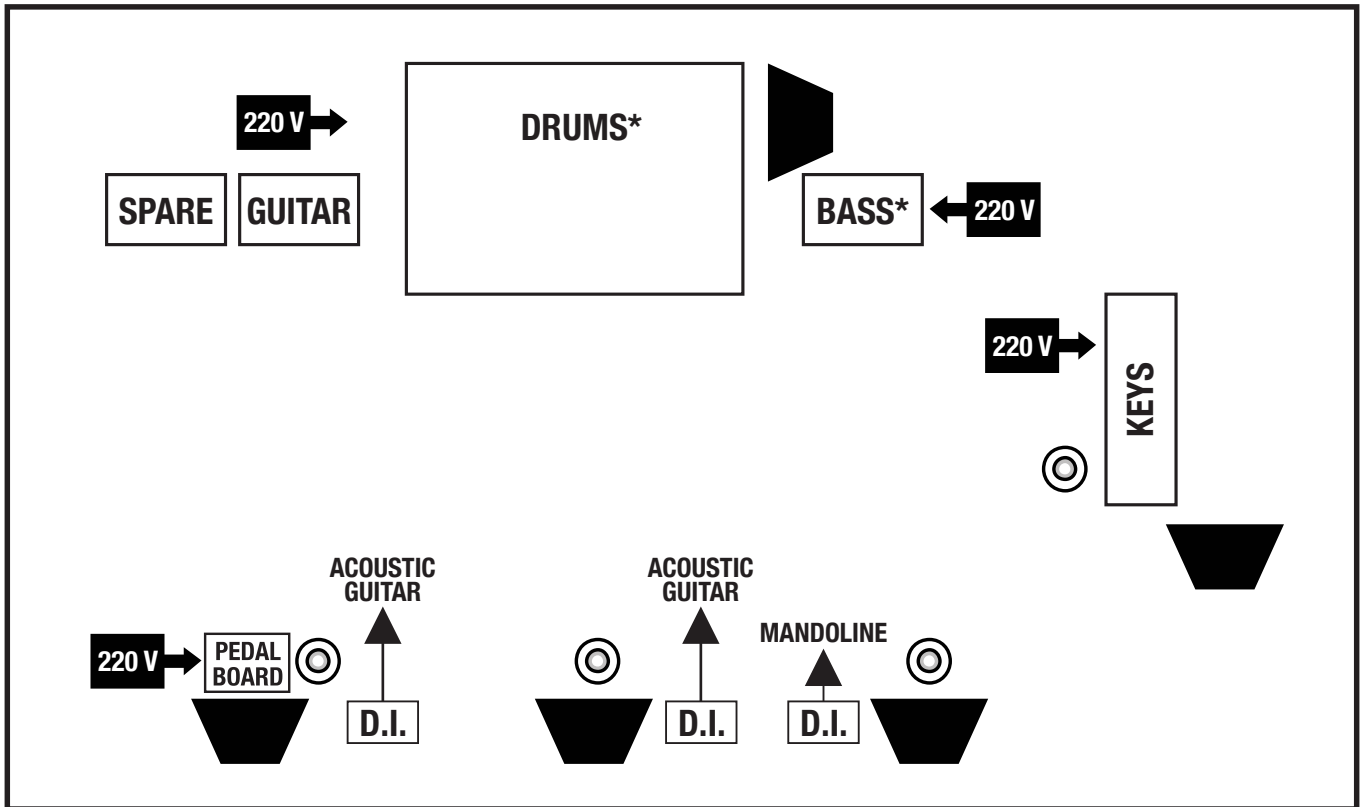

Rod Stewart

STAGE PLOT

NOD STEWART & THE FACES

⊙ = vocal mic

◡ = monitor

*** DRUMS & BASS PLACED AT THE CENTRE OF THE STAGE!**

JO DE ROECK - VOCALS/ACOUSTIC GUITAR/MANDOLINE (CENTRE STAGE)

JEROEN VANAS - ELECTRIC & ACOUSTIC GUITARS/VOCALS (STAGE LEFT)

OCKI KLOOTWIJK - BASS/MANDOLINE/VOCALS (STAGE CENTRE RIGHT)

TYN SMIT - KEYS/VOCALS (STAGE RIGHT)

JOERI ROOK - DRUMS

**A TRIBUTE TO
ROD STEWART & THE FACES**